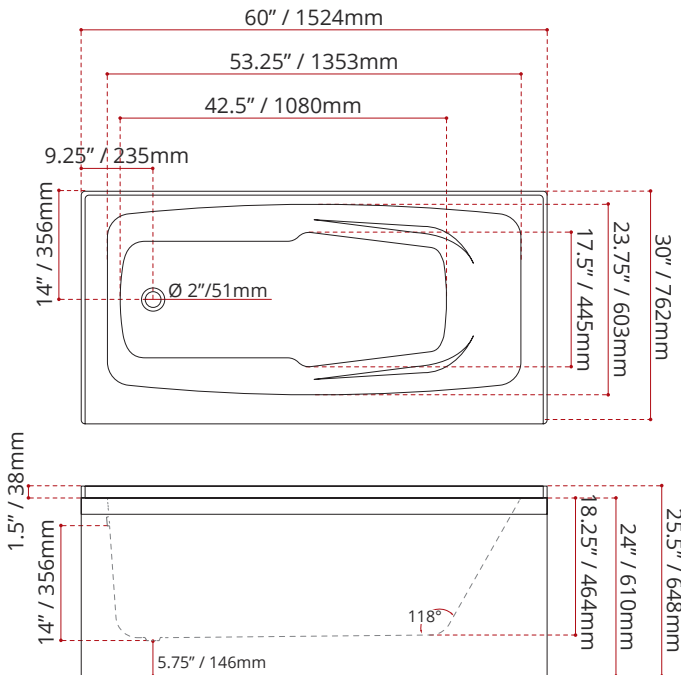

Product images are for illustration purposes only. Actual product(s) may vary.

WHITE FINISH	
MODEL No.	
5281	
LEFT HAND DRAIN LOCATION	
5291	
RIGHT HAND DRAIN LOCATION	

BISCUIT FINISH	
MODEL No.	
5283	LEFT HAND DRAIN LOCATION
5293	RIGHT HAND DRAIN LOCATION
<i>COLOUR OPTIONS ARE MADE TO ORDER - NO REFUND - NO RETURN -</i>	

DIMENSIONS	WATER DEPTH	CAPACITY
<ul style="list-style-type: none"> Length: 60" / 1524mm Width: 30" / 762mm Skirt Height: 24" / 610mm 	14" / 356mm Drain to overflow	45 gal. 170 litres of water

PRODUCT INFORMATION:	
<ul style="list-style-type: none"> Modern style Plain skirt End drain Made in Canada 	<ul style="list-style-type: none"> Above floor rough-in installation Comes with integral armrests High gloss / Crack-resistant acrylic Complies with CSA & IAPMO standards

SHIPPING INFORMATION:	
<ul style="list-style-type: none"> Length: 62" / 1575mm Width: 34" / 864mm Height: 26" / 660mm 	<ul style="list-style-type: none"> Net Weight: 30 kg / 66 lbs Gross Weight: 35 kg / 77 lbs

MODEL NUMBER : **5281**
(LEFT HAND DRAIN LOCATION)

MODEL NUMBER : **5291**
(RIGHT HAND DRAIN LOCATION)

DISCLAIMER: Measurements may vary ± 1/4" (Diagram Not to scale)

CUSTOMIZE YOUR TUB

ALL UPCHARGE OPTIONS ARE MADE TO ORDER - NO REFUND - NO RETURN -