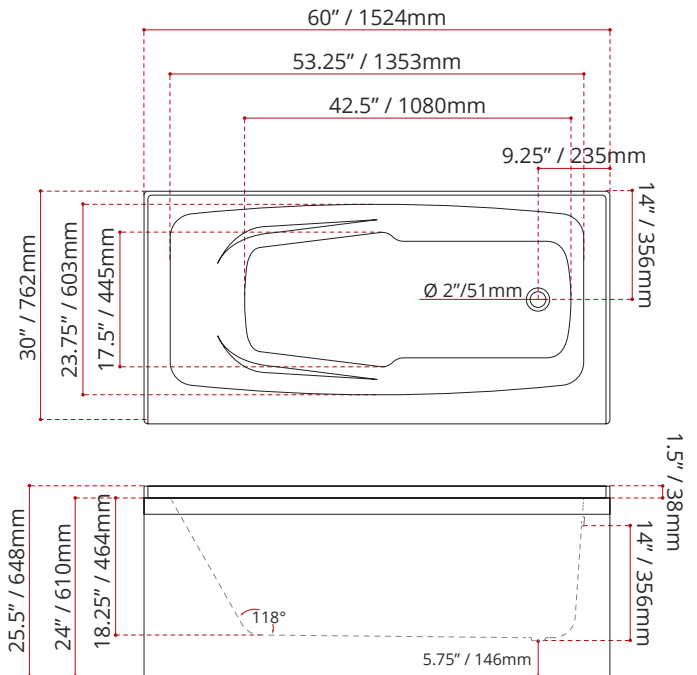

Product images are for illustration purposes only. Actual product(s) may vary.

WHITE FINISH	
MODEL No.	
5281	
LEFT HAND DRAIN LOCATION	
5291	
RIGHT HAND DRAIN LOCATION	

BISCUIT FINISH	
MODEL No.	
5283	LEFT HAND DRAIN LOCATION
5293	RIGHT HAND DRAIN LOCATION
<i>COLOUR OPTIONS ARE MADE TO ORDER - NO REFUND - NO RETURN -</i>	

DIMENSIONS	WATER DEPTH	CAPACITY
<ul style="list-style-type: none"> Length: 60" / 1524mm Width: 30" / 762mm Skirt Height: 24" / 610mm 	14" / 356mm Drain to overflow	45 gal. 170 litres of water

PRODUCT INFORMATION:	
<ul style="list-style-type: none"> Modern style Plain skirt End drain Made in Canada 	<ul style="list-style-type: none"> Above floor rough-in installation Comes with integral armrests High gloss / Crack-resistant acrylic Complies with CSA & IAPMO standards

SHIPPING INFORMATION:	
<ul style="list-style-type: none"> Length: 62" / 1575mm Width: 34" / 864mm Height: 26" / 660mm 	<ul style="list-style-type: none"> Net Weight: 30 kg / 66 lbs Gross Weight: 35 kg / 77 lbs

MODEL NUMBER : **5281**
(LEFT HAND DRAIN LOCATION)

MODEL NUMBER : **5291**
(RIGHT HAND DRAIN LOCATION)

DISCLAIMER: Measurements may vary ± 1/4" (Diagram Not to scale)

CUSTOMIZE YOUR TUB

ALL UPCHARGE OPTIONS ARE MADE TO ORDER - NO REFUND - NO RETURN -